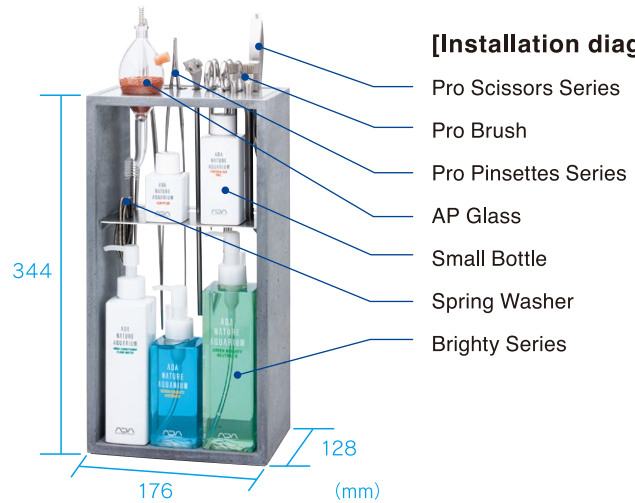

Compact storage of tools around aquarium tanks

FC Tool Stand

FC Tool Stand is made of fine concrete and stainless steel. Fine concrete is special concrete with increased strength by blending it with fibers. There are storage areas available for Pro Brush and Spring Washer, not to mention storage areas for the standard items such AP Glass and layout tools.

Product Code	JAN Code	Product Name
101-221	4537934012213	FC Tool Stand