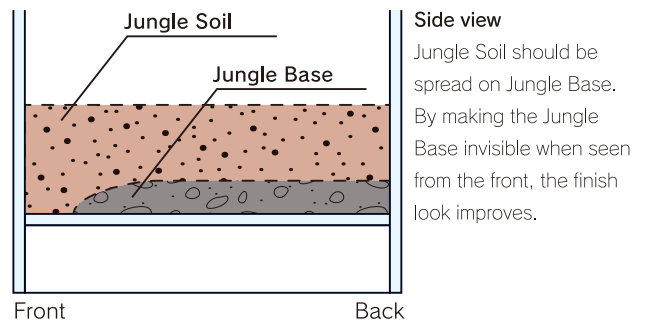

Product Code	JAN Code	Product Name
157-003	4537934570034	DOOA Jungle Soil 700mL
157-002	4537934570027	DOOA Jungle Base 200mL