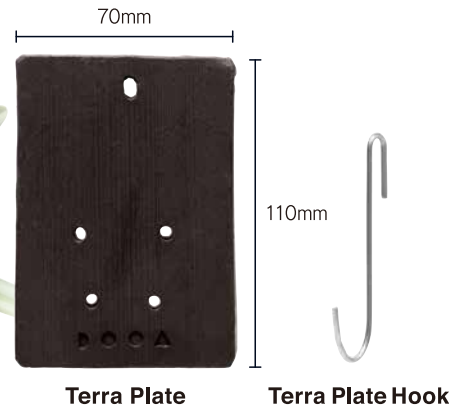

TERRA PLATE

Easily enjoy epiphytic orchids with Terra Plate
Start shipping now

Bulbophyllum retusiusculum

↑ **1 year later**

Well absorbent Terra Plate is a product developed to enjoy epiphytic orchids.

It is a ceramic plate with the same material as Terra Base, and can be used by attaching epiphytic orchids with a small amount of moss using Terra Line. By using a designated hook, it can be hooked on Neo Glass Air. It is a suggestion to easily enjoy epiphytic orchids as interior decorations.

Supply water by soaking the whole Terra Plate in water about once a week. As time advances, roots of the epiphytic orchids start covering the Terra Plate.

Terra Plate

Terra Plate Hook

Product Code	JAN Code	Product Name
152-651	4537934526512	DOOA Terra Plate
152-652	4537934526529	DOOA Terra Plate Hook

※ The order lot is in units of 10 pieces for both “Terra Plate” and “Terra Plate Hook”.