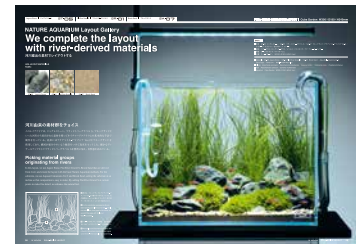

KUMU FULL-BUILD LAYOUT

AQUA DESIGN AMANO
LAYOUT MATERIALS KUMU
NATURE AQUARIUM
PALUDARIUM
INFORMATION MAGAZINE 2024

ADA is releasing a booklet, "KUMU FULL-BUILD LAYOUT 2024", featuring layouts using the newly released natural material "KUMU." This booklet provides insights and techniques for using KUMU and stimulates creative inspiration by showing new ways of enjoying layout creation with choice materials. Whether for Nature Aquarium or paludarium, regardless of size, please introduce it to customers as you spread the joy of aquascaping.