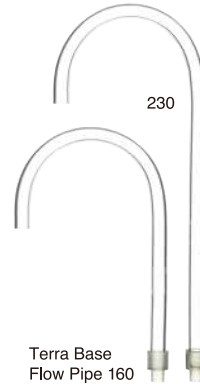

TERRA BASE FLOW PIPE

The Terra Base Flow Pipe, which supplies water to the inside of the Terra Base, is now available. Originally, the Terra Base was designed to grow plants by wrapping them around it and filling the inside with water, allowing irrigation through osmotic pressure. However, depending on the type of moss or plant, there were cases where the water flow was insufficient, making cultivation difficult. By connecting the Terra Base Flow Pipe to a Stream Pump Mini, water can be supplied and circulated within the Terra Base. This not only solves the water shortage issue for the plants but also adds a dynamic visual effect with water droplets trickling down the plants wrapped around the Terra Base, allowing for the enjoyment of not just plants but now water movement too.

Terra Base Flow Pipe 160

Please watch a video via the QR code.

Product Code	EAN Code	Product Name
152-610	4537934526109	Terra Base Flow Pipe 160
152-611	4537934526116	Terra Base Flow Pipe 230