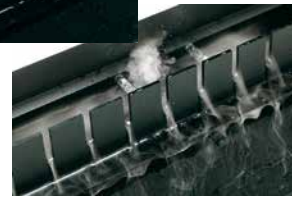

DOOA, an inspiring brand, helps you enjoy aquatic plants more freely. Minimal and easy, and designed as a platform allowing everyone to nurture plants indoors. Feel closer to nature, and bring beauty into your life.

MIZUKUSA MIST WALL 60

A wall system with newly added mist function. Newly launched Mizukusa Mist Wall 60

Mizukusa Mist Wall 60 is launched. DOOA's wall system with added Mist Flow gently creating mist, and the mist starts flowing down the wall. Because the mist flowing down from a flow box at the top of the system, humidity can be increased around the wall surface. Cultivation of emersed leaves of aquatic plants which are vulnerable to dryness, and jungle plants becomes easier.

As well as launching of Mizukusa Mist Wall 60, a designated Mizukusa Wall Stand 60 is released. Simply set it to Neo Glass Terra H23, and enjoy aqua terrarium using Mizukusa Mist Wall 60. We accept orders of the both products.

※Mizukusa Wall 60 made of black acrylic will be released this summer. And it is scheduled to replace Wabikusa Wall 60.

※Due to the heavy weight of the flow box on Mizukusa Mist Wall 60, existing Wabikusa Wall Stand can NOT be used for Mizukusa Mist Wall 60. Be sure to use Mizukusa Mist Wall Stand 60.

○Corresponding Filtration

Super Jet Filter ES-150 Ver.2
(Flow Rate: 3.5L/min, Maximum Pump Head: 1.5m)

○Corresponding Aquarium Tank

DOOA Neo Glass Terra (H36), Neo Glass Terra (H23)
ADA Nature Aquarium Cube Garden W60×D30×H18 (cm),
W60×D30×H36 (cm), W60×D30×H45 (cm)

※Corresponding to glass thickness up to 6mm.

152-701	DOOA MIZUKUSA MIST WALL 60	4537934527014
152-704	DOOA MIZUKUSA MIST WALL STAND 60	4537934527045