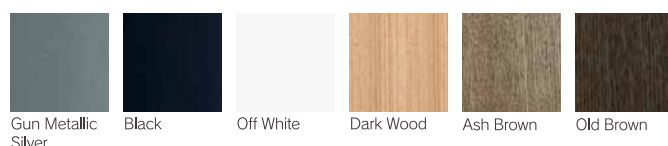

# Wood Cabinet Series New Color “Cool Gray”

**[Available for shipment now]**

A new color, “Cool Gray” has been added to the Wood Cabinet Series, which is an aquarium stand dedicated for safe installation of Cube Garden. The neutral gray cabinet is suitable for combination with stainless-steel products and Aquasky RGB.

\*It is resistant to water scale just like the Off White and Black because the finish is different from the matte coating of the Gun Metallic Silver.

**[Wood Cabinet Color List]**

Gun Metallic Silver    Black    Off White    Dark Wood    Ash Brown    Old Brown