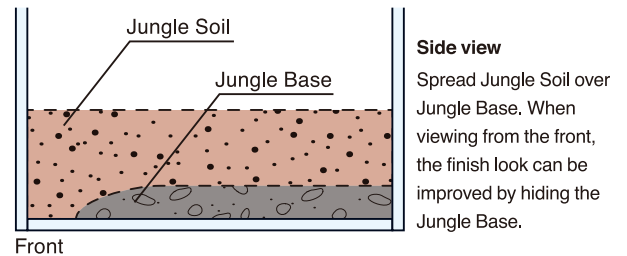

○Amount of Jungle Soil・Jungle Base for each System Paluda

	Jungle Soil	Jungle Base
System Paluda 30	3Lx1 Bag	1Lx1Bag
System Paluda 60	3Lx2 Bags	1Lx2Bags

Product Code	JAN Code	Product Name
157-005	4537934570058	DOOA Jungle Soil 3L
157-004	4537934570041	DOOA Jungle Base 1L