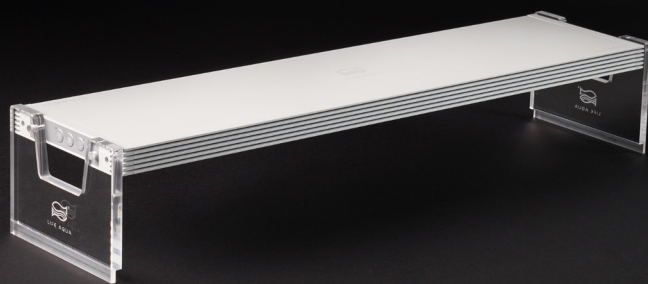

LIFE AQUA PRIME SERIES ACCESSORIES

PRODUCT INTRODUCTION

ADJUSTABLE
STAND

FIX STAND

PENDANT KIT