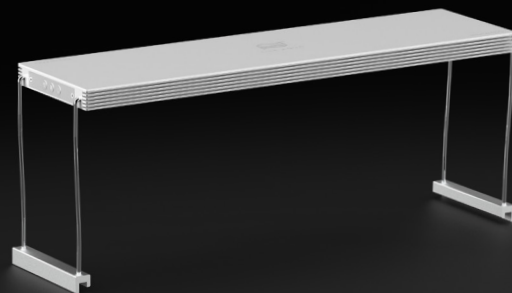

LIFE AQUA PRIME SERIES ACCESSORIES

PRODUCT INTRODUCTION

ADJUSTABLE
STAND

FIX STAND

PENDANT KIT