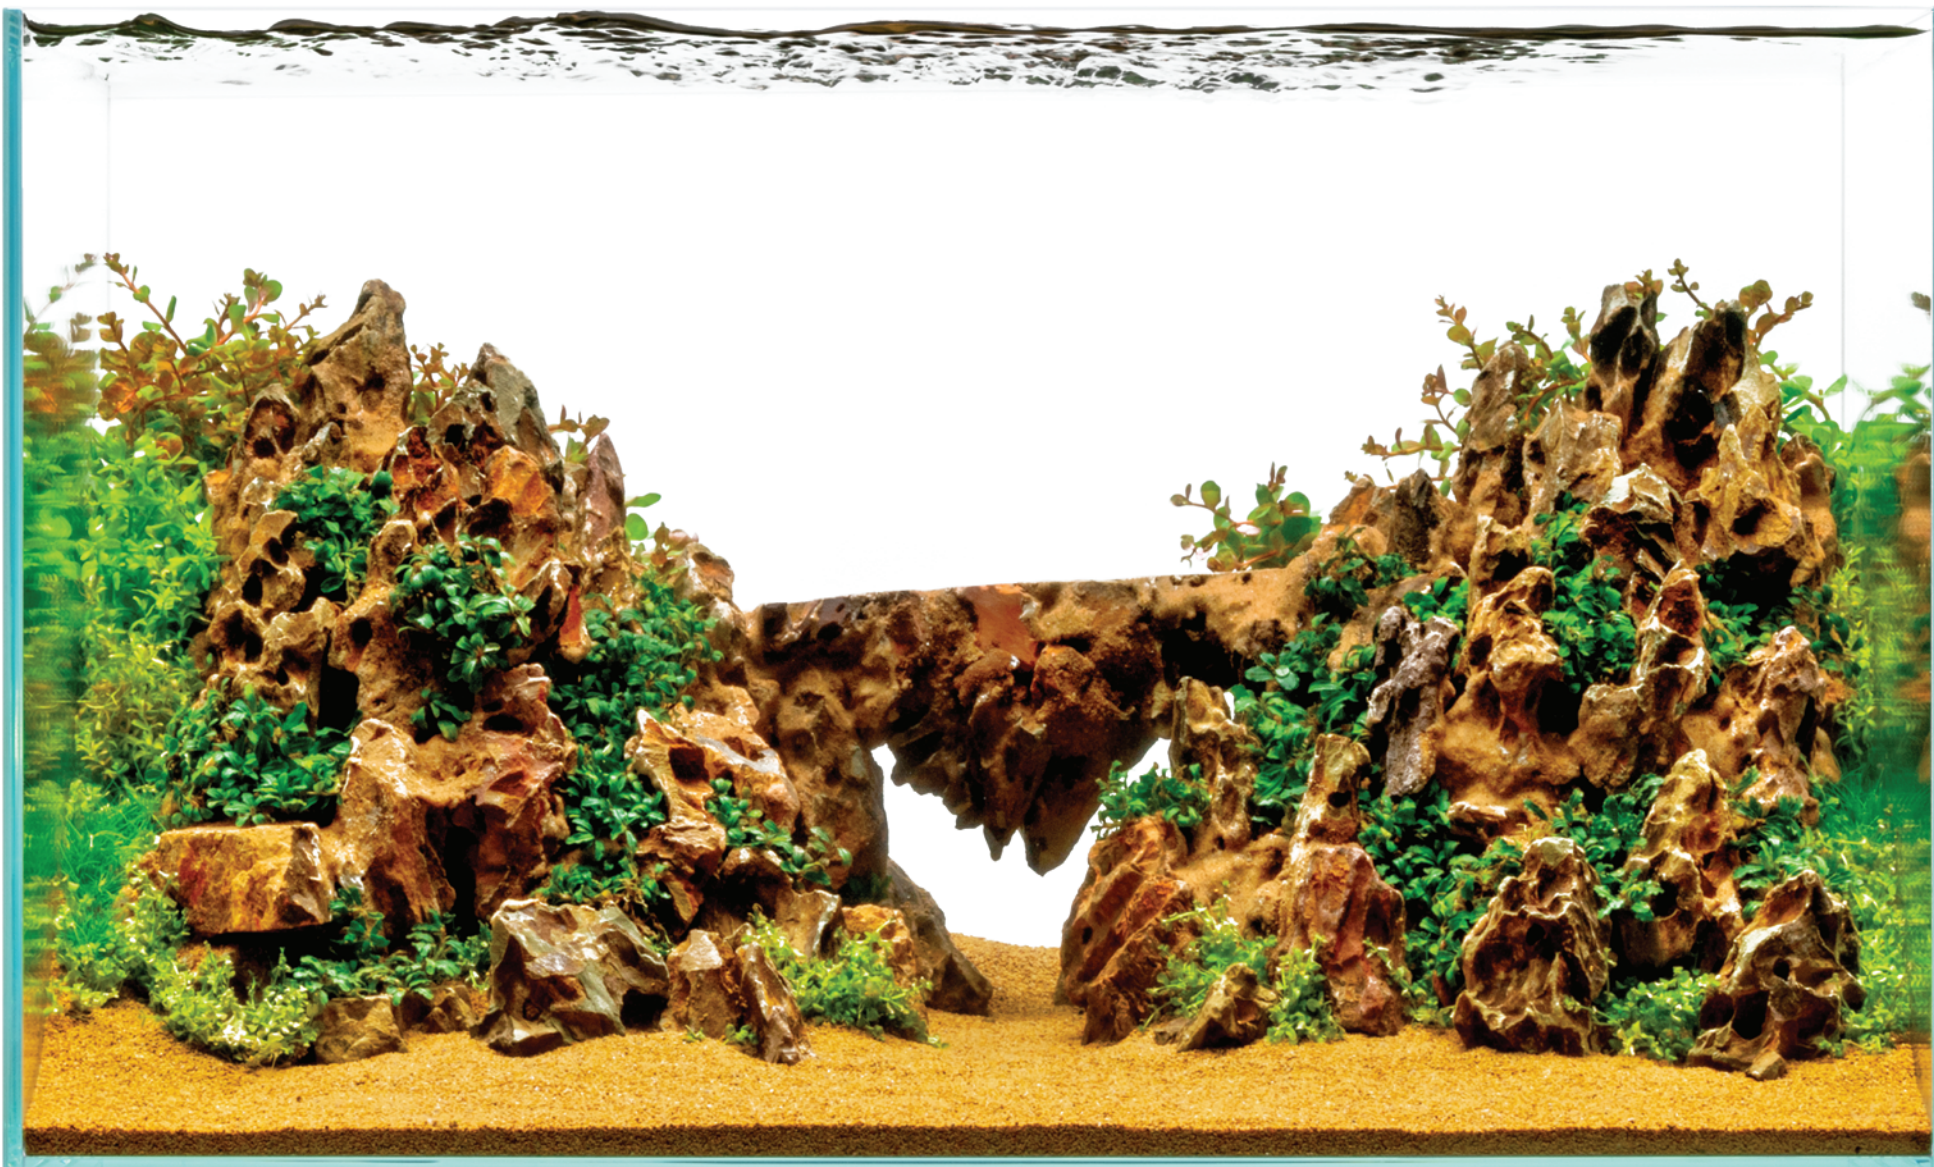

ATMOS

Aquarium background LED light

Experience the captivating LED backlight specifically designed for Ultum Nature Systems rimless aquariums, featuring an effortless hang-on-rim installation. Illuminate the vibrant life within your aquarium with a selection of colors and adjustable brightness levels.

LED LIFESPAN: 26,280 HOURS DEPENDENT ON USAGE

OPERATING TEMPERATURE: -4 - 104°F

RATING: IP20

LONG

RGB-W on full display

Personalize lighting preferences using the convenient inline controller and wireless remote control included.

CONCEPT

A rocky aquascape was instantly achieved by the using one of the many UNS Strata Pro hardscape layouts. This one in particular, showcases two bold Dragon Stone mountains bridged together by a cliff passage. The strategic placement of natural crevices allows rhizome plants like *Bucephalandra* and smaller foreground plants to flourish, creating vibrant peaks of lush greenery.